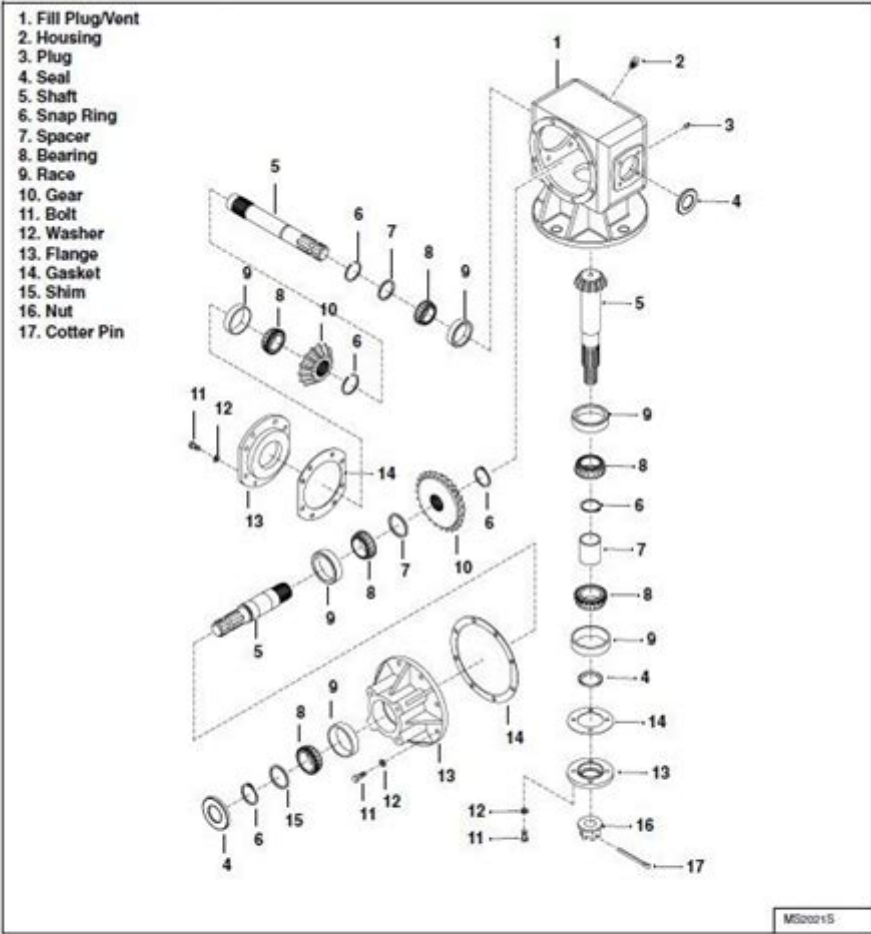

GEARBOX 90 INCH (CONTD)

Parts Identification Dual Output

Click here to access this Book :

[FREE DOWNLOAD](#)

Bobcat Brushcat Parts

[Bobcat Brushcat Parts](#)

Bobcat Brushcat Parts

Genuine Bobcat attachment parts replace worn or broken bucket teeth, sweeper bristles, breaker bits, mower blades, auger teeth, cutting edges, and grapple parts.

Bobcat Genuine Parts Catalog - Official Bobcat Company site

Handle tough brush-clearing jobs easily with the industry-leading Brushcat™ rotary cutter attachment designed and built for applications in construction, agriculture, municipalities, and parks-and-recreation departments. The short deck and lightweight design can be used on many machine sizes.

2019 Bobcat® Brushcat Rotary Cutter Std Flow - 72 ...

Bobcat® Rotary Cutter Attachment Kn-20M-109-#15716-F Bobcat Company P.O. Box 6000 • West Fargo, ND 58078 www.bobcat.com B-1697 (1/09) Printed in U.S.A. The Bobcat Attachments Advantage: Bobcat attachments are engineered and manufactured to fit Bobcat loaders for optimum job performance, dependability and durability. Brushcat Rotary Cutter ...

Genuine Bobcat Parts Store | Genuine Bobcat Parts

Title: Bobcat 60 72 90 Inch Brushcat Rotary Cutter Service Repair Manual, Author: 9800595, Name: Bobcat 60 72 90 Inch Brushcat Rotary Cutter Service Repair Manual, Length: 16 pages, Page: 1 ...